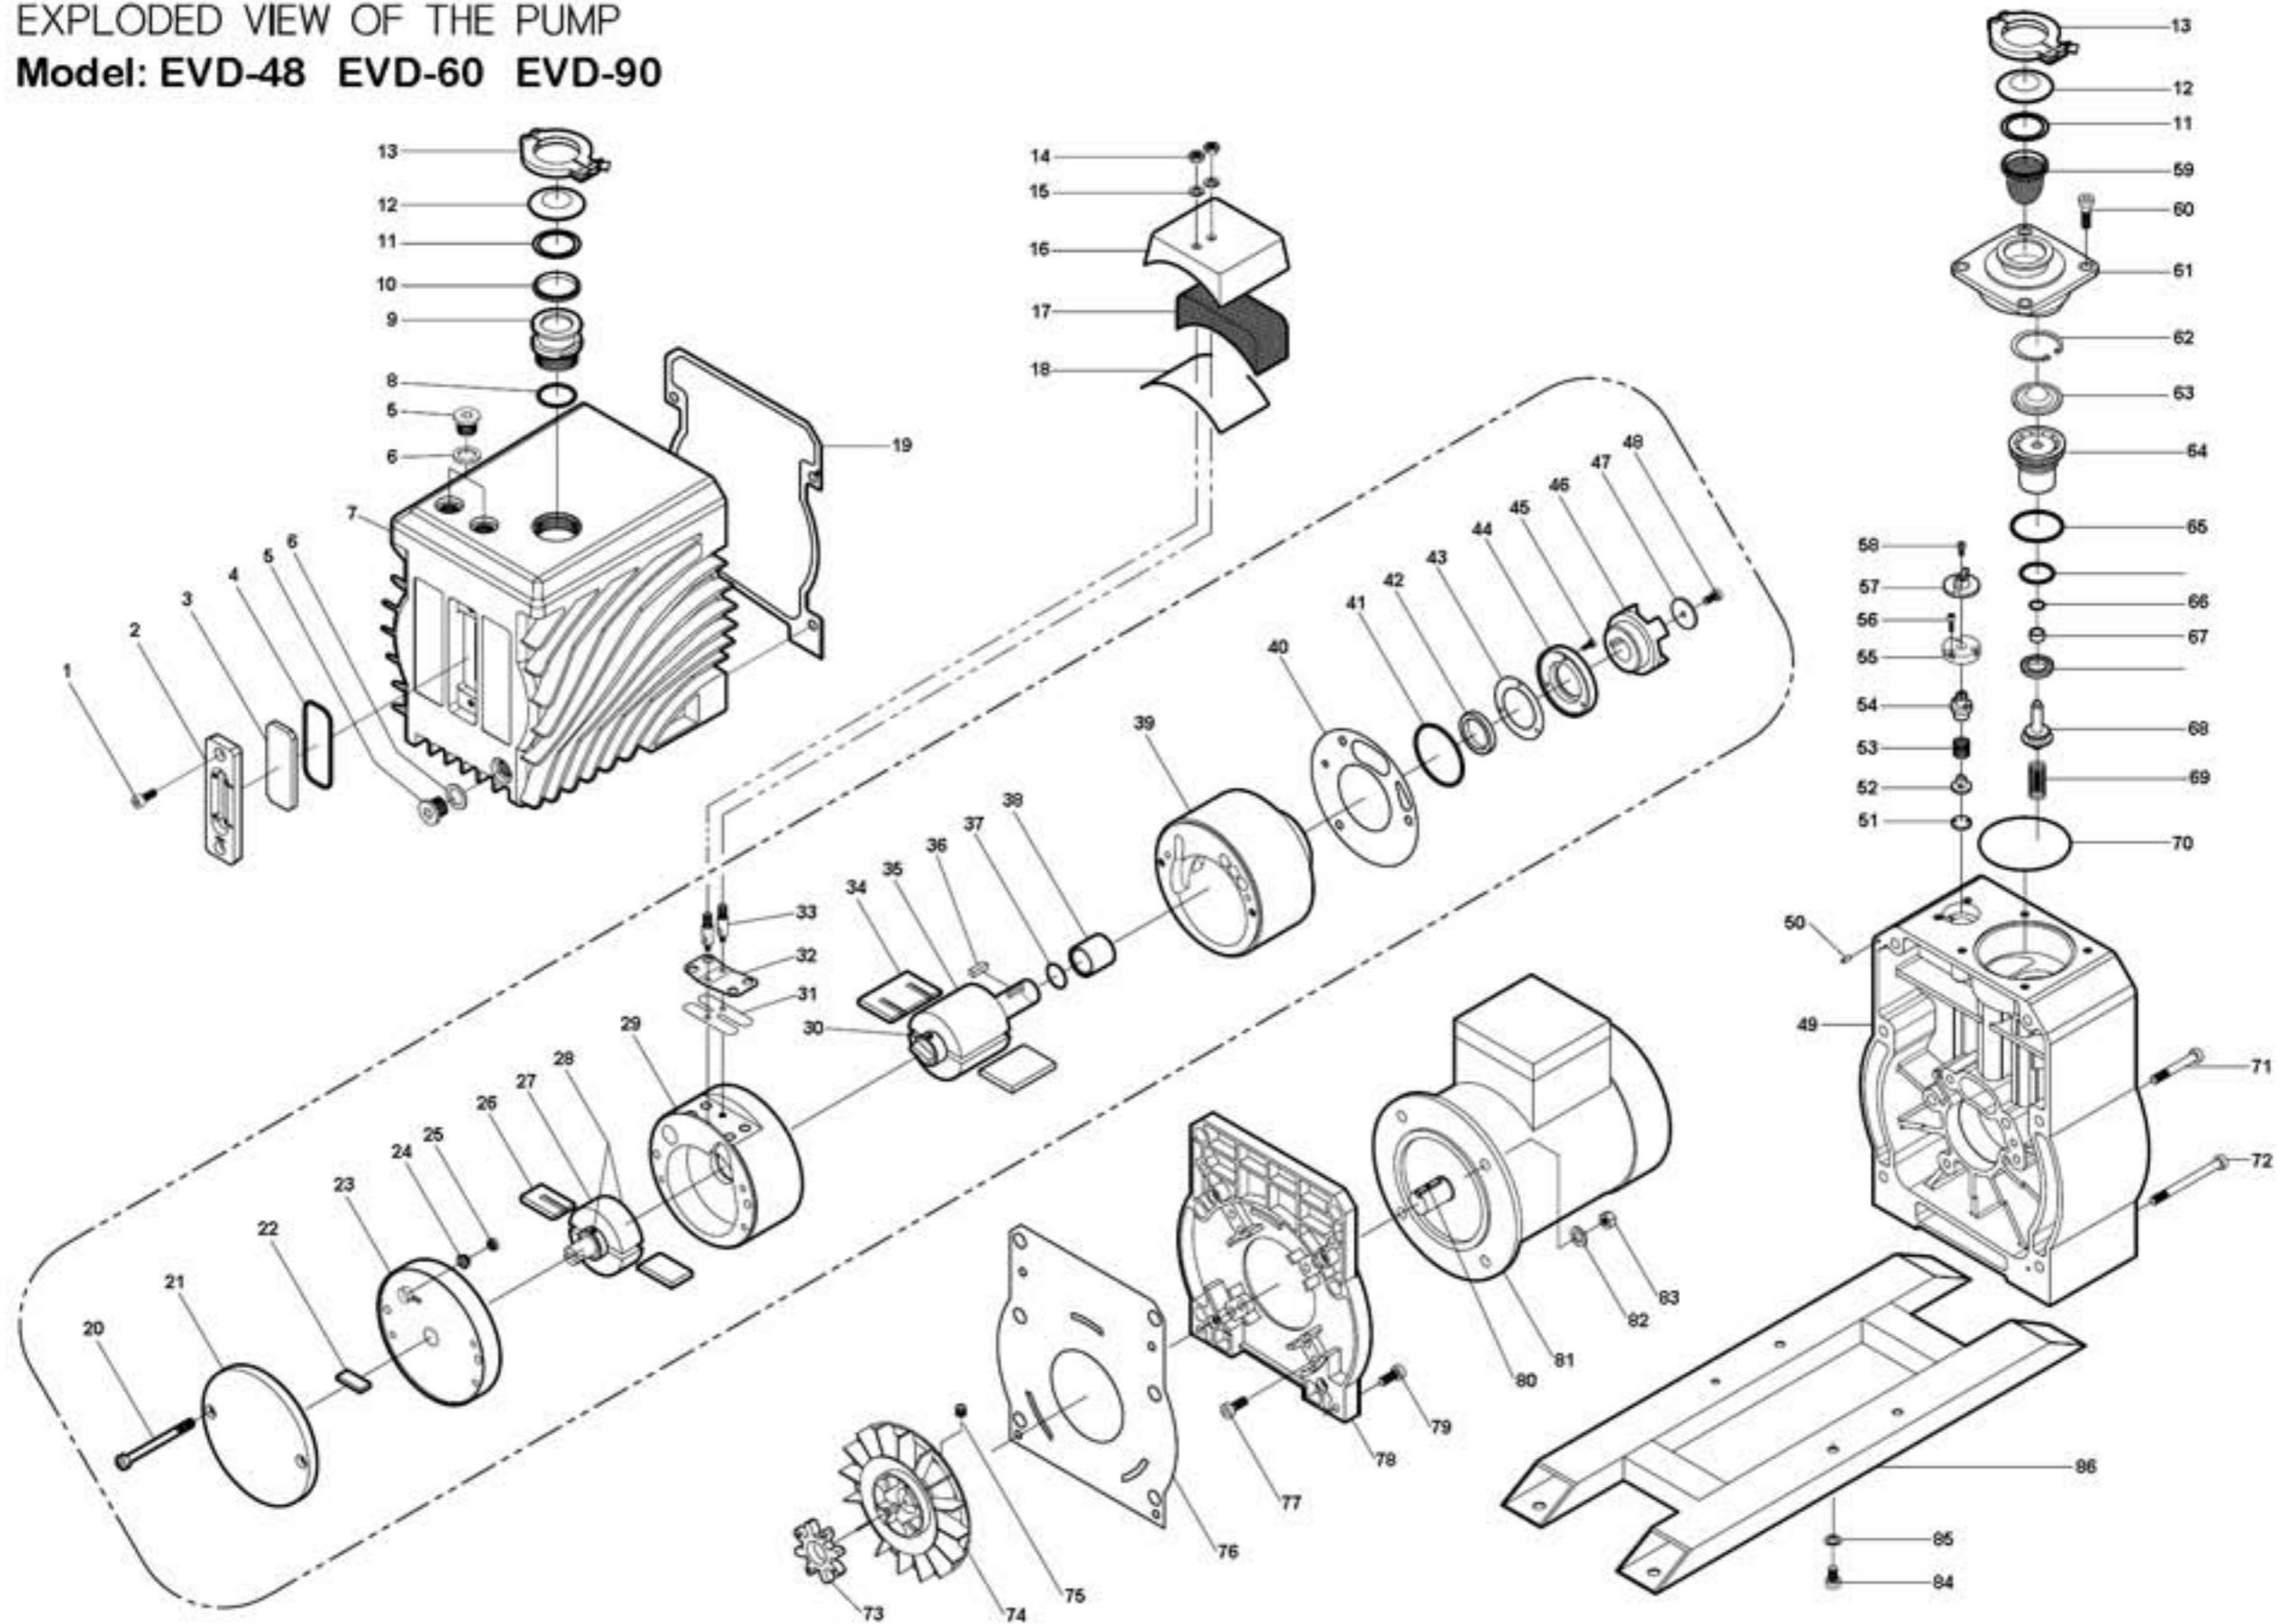

# EXPLODED VIEW OF THE PUMP

Model: EVD-48 EVD-60 EVD-90

**Eurovacuum B.V. EVD-90 Spare parts list**

Pos.No.	Quantity	SK	MK	Description	Part Description	Art.No.
SK	1			Seal Kit	See all parts marked at SK	426.911
MK	1			Maintenance Kit	See all parts marked at MK	426.912
1	2			Hex Socket Head Cap Screw	M6x15	426.001
2	1			Oil Gauge Body		426.002
3	1		X	Oil Gauge Glass		426.003
4	1	X	X	O-Ring(Gauge)	G55 (Ø55xØ3.1)	426.004
5	3			Drain Intake Plug	PF3/8	426.005
6	3	X	X	O-Ring(Intake Drain)	Ø15xØ22x2	426.006
7	1			Oil Casing		426.007
8	1	X	X	O-Ring(Exhaust)	P45 (Ø45xØ3.5)	426.008
9	1			Exhaust Port	DN40KF	426.009
10	2			Centering(Exhaust)	DN40KF	426.010
11	2	X	X	O-Ring(Centering)	Ø42x5t (Ø42x5)	426.011
12	2			Intake/Exhaust Port Cap	DN40KF	426.012
13	2			Clamp	DN40KF	426.013
14	2			Hex Nut	M8	426.014
15	2			Flat Washer	Ø8	426.015
16	1			Exhaust Valve Cover		426.016
17	1	X	X	Filter Net		426.017
18	1	X	X	O-Ring(Exhaust Valve Cover)	Ø2x400	426.018
19	1	X	X	Oil casing gasket		426.019
20	2			Hex Socket Head Cap Screw	M8x120	426.020
21	1			Rear Cover		426.021
22	1		X	Oil Pump Vane(2nd Rotor)		426.022
23	1			Intermediate Plate		426.023
24	1		X	Spring(Non-Return)		426.024
25	1		X	Non-Return Valve		426.025
26	2		X	2nd Vane		426.026
27	1			2nd Rotor		426.027
28	2		X	Rotor Sleeve		426.028
29	1			2nd Cylinder		426.029
30	1		X	Rotor Sleeve		426.030
31	1		X	Exhaust Valve Plate		426.031
32	1			Valve Aid Plate		426.032
33	2			Valve Bolt	Ø10x60.3	426.033
34	2		X	1st Vane		426.034
35	1			1st Rotor		426.035
36	1			Key(Rotor)	6x6x28x1R	426.036
37	1	X	X	O-Ring(Rotor)	Ø25x2	426.037
38	1	X	X	Oil Seal Sleeve		426.038
39	1			1st Cylinder		426.039
40	1	X	X	Gasket(1st Cylinder)		426.040
41	1	X	X	O-Ring(1st Cylinder)	G65 (Ø65xØ3.1)	426.041
42	1	X	X	Oil seal	D32x44x8	426.042
43	1	X	X	Gasket(Oil Seal Cover)		426.043
44	1			Oil Seal Cover		426.044
46	1		X	Coupling(Rotor)		426.046
47	1			Coupling Disk	Ø29x5	426.047
48	1			Hex Socket Head Cap Screw	M6x25	426.048
49	1			Pump Housing		426.049
50	2			Guide Pin(Pump Housing)	Ø4.2x13	426.050
51	1		X	Gas Ballast Valve Plate		426.051
52	1		X	Gas Ballast Sheet		426.052
53	1		X	Spring(Gas Ballsat)		426.053
54	1		X	Gas Ballast Piston		426.054
55	1			Gas Ballast Fixed Plate,G/B		426.055
56	3			Hex Socket Head Cap Screw	M4x12	426.056
57	1			Gas Ballast Control Nut,G/B		426.057
59	1	X	X	Inlet Filter	DN40KF	426.059
61	1			Intake Port	DN40KF	426.061
62	1			Stopping	Ø52 (Hole type)	426.062
63	1		X	Valve Plate		426.063