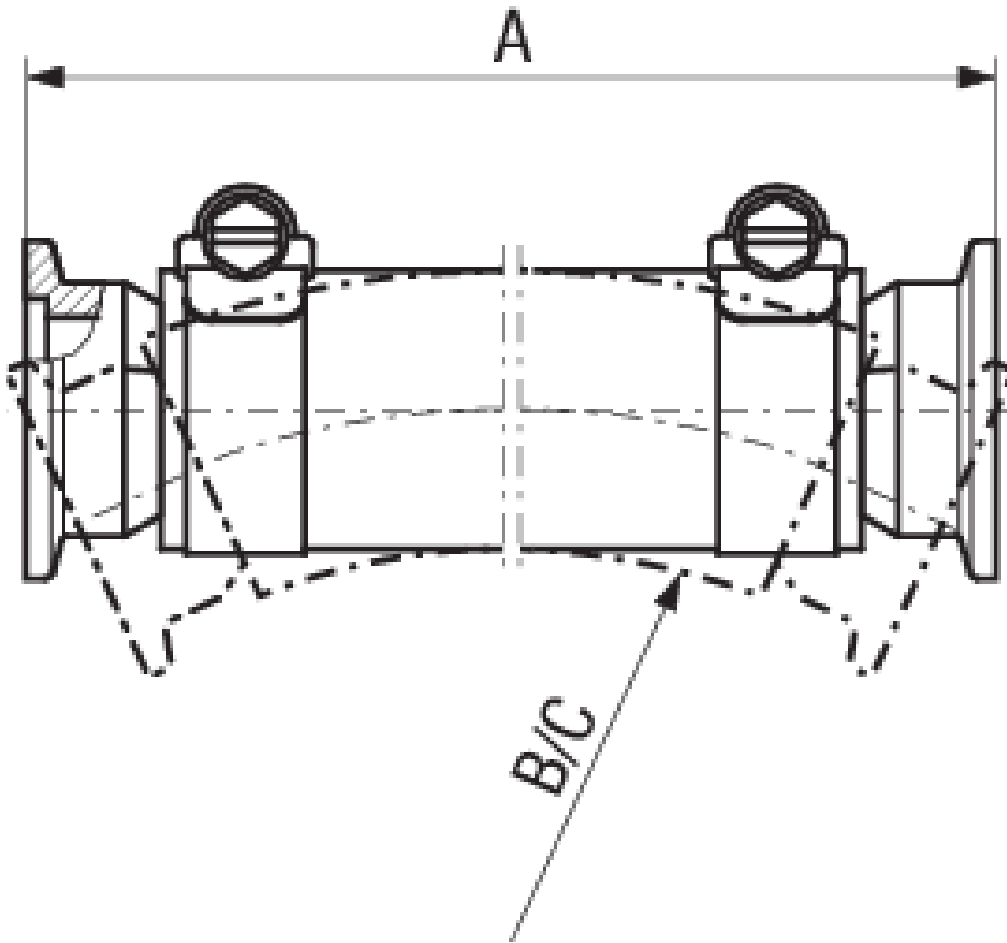

DIMENSIONES

---

www.inficon.com   reachus@inficon.com

Debido a nuestro programa continuo de mejoras en los productos, las especificaciones están sujetas a modificaciones sin previo aviso. RateWatcher es una marca comercial de INFICON. El resto de marcas comerciales son propiedad de sus respectivos propietarios.

(2014-09)   © 2014 INFICON