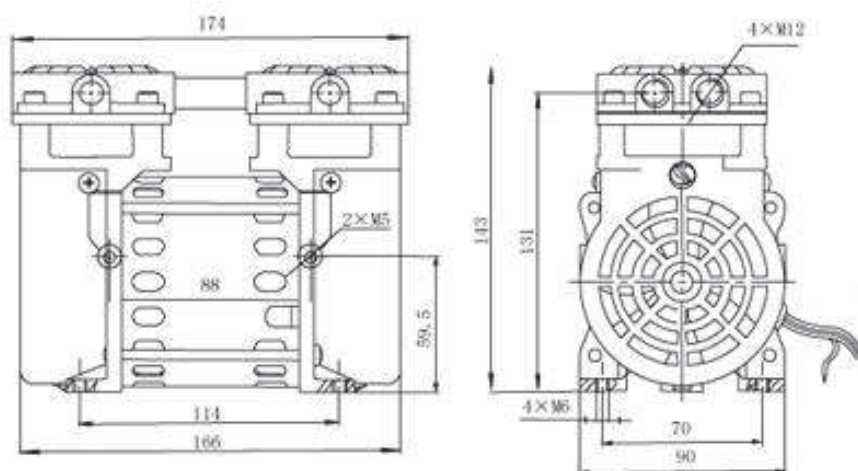

TYPE EVPP-D01-DC

Available in 12Volt DC and 24Volt DC

Technical Data		TYPE EVPP-D01-DC	
		Vacuum	Pressure
Nominal displacement	l/m	48	48
Ultimate vacuum/pressure	bar	-0,9	+2,0
Motor power	W	120	145
Rotation speed	rpm	1800	1700
Weight	kg	3,5	3,5
Noise (at ultimate pressure)	dB(A)	53	55
Admissible ambient temp.	°C	-5 to 40	-5 to 40
Connections	G(BSP)	¼"	¼"
Dimensions LxWxH	mm	174x91x143	174x91x143

Ordering Information	EVPP-D01-DC	
EVPP-D01 with 12 V DC motor	670.110	675.110
EVPP-D01 with 24 V DC motor	670.210	675.210
Damper G¼"	670.900	
Accessories	See accessories page	