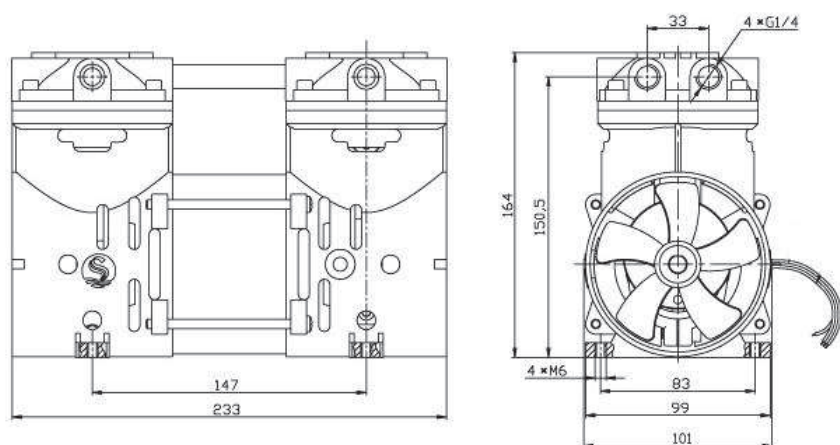

# TYPE EVPP-D02-DC

Available in 12Volt DC and 24Volt DC

Technical Data		TYPE EVPP-D02-DC	
		Vacuum	Pressure
Nominal displacement	l/m	102	102
Ultimate vacuum/pressure	bar	-0,92	+2,0
Motor power	W	210	370
Rotation speed	rpm	1800	1750
Weight	kg	6,5	6,5
Noise (at ultimate pressure)	dB(A)	60	65
Admissible ambient temp.	°C	-5 to 40	-5 to 40
Connections	G(BSP)	1/4"	1/4"
Dimensions LxWxH	mm	233x101x164	233x101x164

Ordering Information	EVPP-D02-DC	
EVPP-D02 with 12 V DC motor	670.120	675.120
EVPP-D02 with 24 V DC motor	670.220	675.220
Damper G1/4"	670.900	
Accessories	See accessories page	